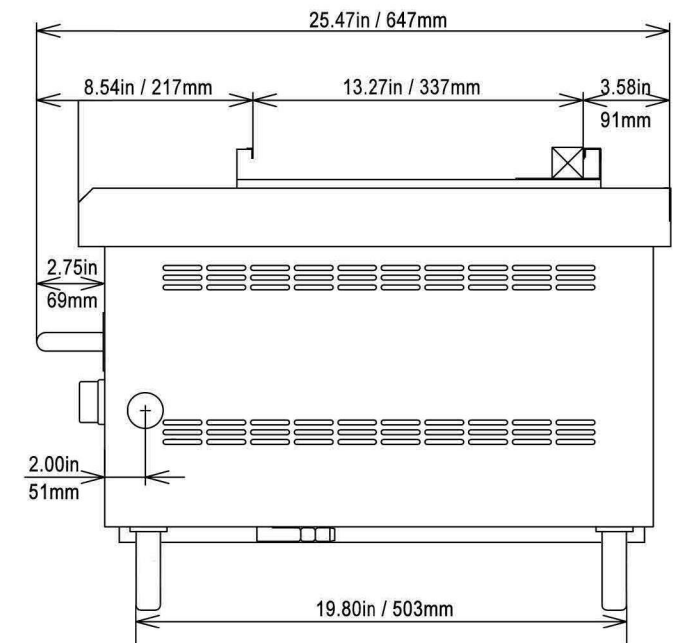

Name of Model	KA-135G		
Dimension	Width	54.72in / 1390mm	
	Length	25.47in / 647mm	
	Height	20.47in / 520mm	
Gas Consumption	Naturalgas	102,000 BTU / 29.9 kW	
	L P G	96,000 BTU / 28.1 kW	
Ignition	Piezo spark ignition		
Gas connection	Naturalgas	3/4" Side Gas Connection	
	L P G	3/4" Side Gas Connection	
Weight	210lbs / 95kg		
Clearance from flammable materials	Around the grill	upper hood	
		side	0.79in / 20mm
		back	0.47in / 15mm
		front	
Structure of a Floor		Structure of non-combustible	