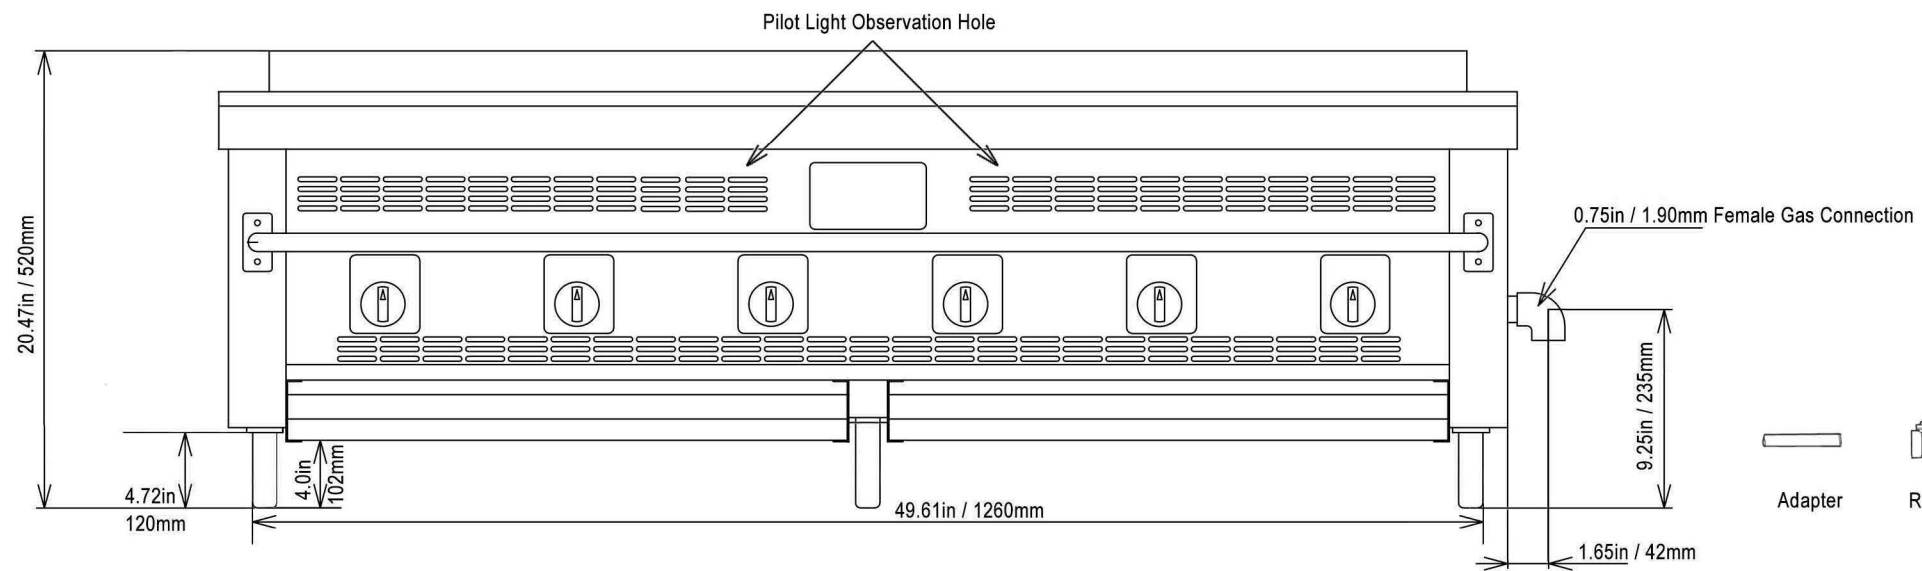

Name of Model	KA-135G		
Dimension	Width	54.72in / 1390mm	
	Length	25.47in / 647mm	
	Height	20.47in / 520mm	
Gas Consumption	Naturalgas	102,000 BTU / 29.9 kW	
	L P G	96,000 BTU / 28.1 kW	
Ignition	Piezo spark ignition		
Gas connection	Naturalgas	3/4" Side Gas Connection	
	L P G	3/4" Side Gas Connection	
Weight	210lbs / 95kg		
Clearance from flammable materials	Around the grill	upper hood	
		side	0.79in / 20mm
		back	0.47in / 15mm
		front	
Structure of a Floor		Structure of non-combustible	